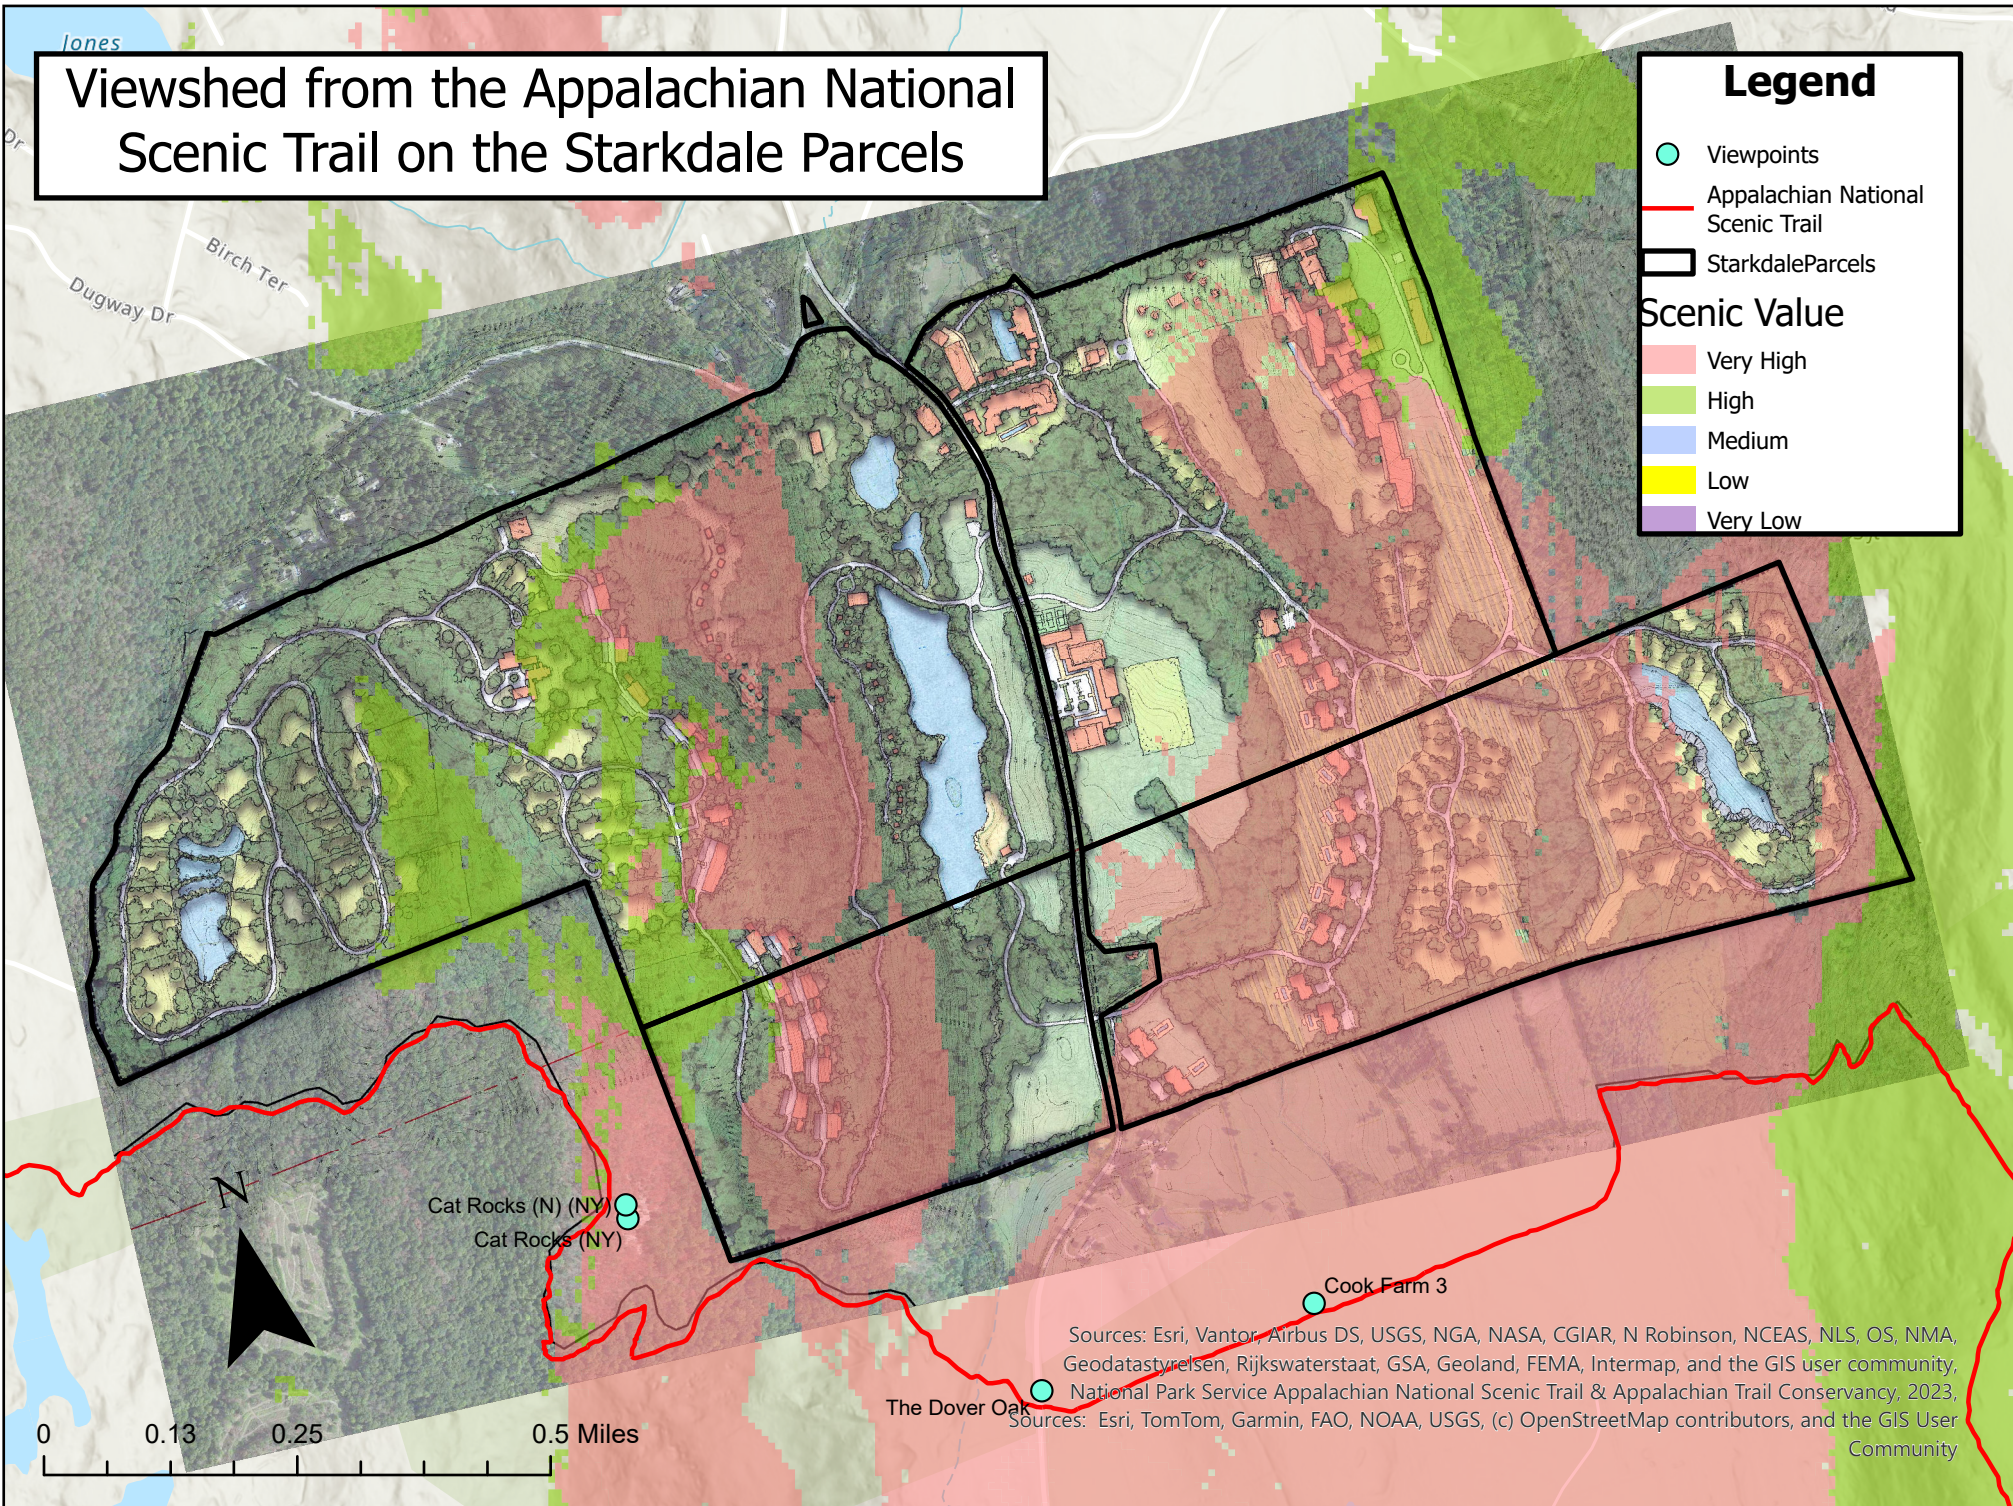

# Viewshed from the Appalachian National Scenic Trail on the Starkdale Parcels

### Legend

- Viewpoints
- Appalachian National Scenic Trail
- Starkdale Parcels

### Scenic Value

- Very High
- High
- Medium
- Low
- Very Low

Sources: Esri, Vantor, Airbus DS, USGS, NGA, NASA, CGIAR, N Robinson, NCEAS, NLS, OS, NMA, Geodatastyrelsen, Rijkswaterstaat, GSA, Geoland, FEMA, Intermap, and the GIS user community, National Park Service Appalachian National Scenic Trail & Appalachian Trail Conservancy, 2023, Sources: Esri, TomTom, Garmin, FAO, NOAA, USGS, (c) OpenStreetMap contributors, and the GIS User Community